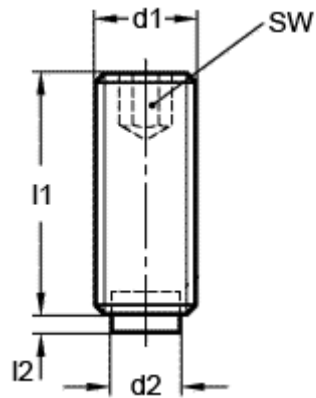

# Data Sheet

Article number: 20930689A  
Description: E+G Grub screw  
GN 913.3-M12-63-MS

## Measures

---

$d1 = M12$   
 $d2 = 10.0$   
 $l1 = 63$   
 $l2 = 2.0$   
 $SW = 6.0$